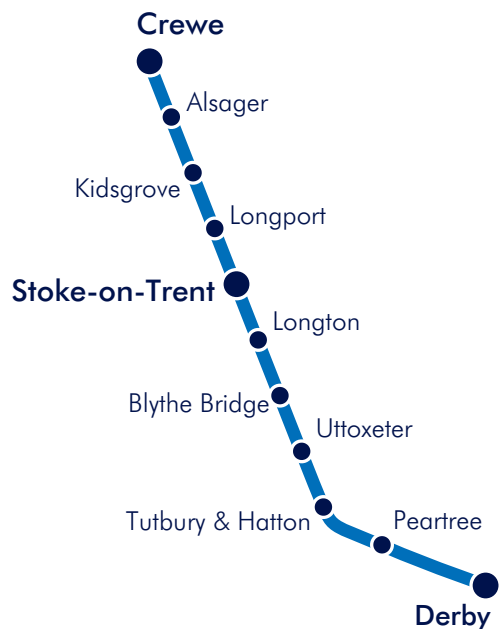

# Welcome

Welcome to this East Midlands Trains timetable for the North Staffordshire Line, covering services between Derby and Crewe.

Over recent months we have continued to invest and improve our services for you:

## Route Map

### Derby - Stoke on Trent - Crewe